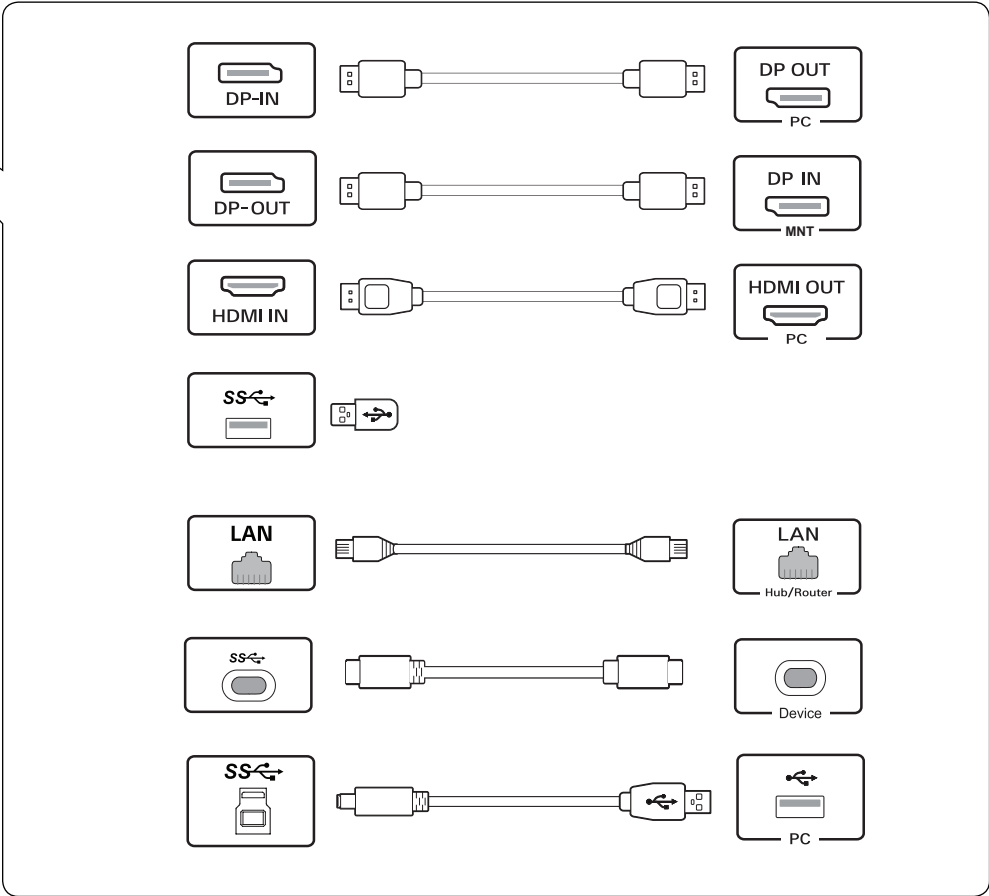

Depending on country

27BQ75QC

27BQ75QB

- Using a DVI to HDMI / DP (DisplayPort) to HDMI cable may cause compatibility issues.
- The USB port on the product functions as a USB hub.
- Make sure to use the supplied cable. Otherwise, this may cause the device to malfunction.