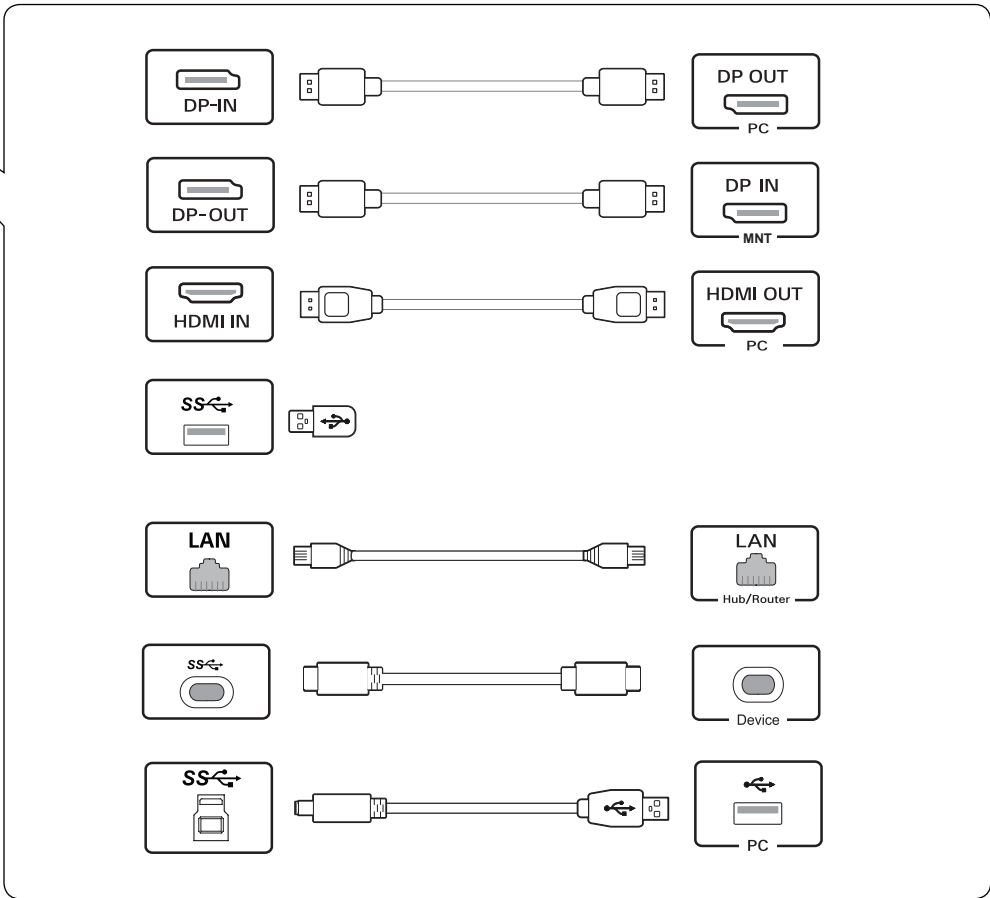

Depending on country

27BQ75QC

27BQ75QB

- Using a DVI to HDMI / DP (DisplayPort) to HDMI cable may cause compatibility issues.
- The USB port on the product functions as a USB hub.
- Make sure to use the supplied cable. Otherwise, this may cause the device to malfunction.